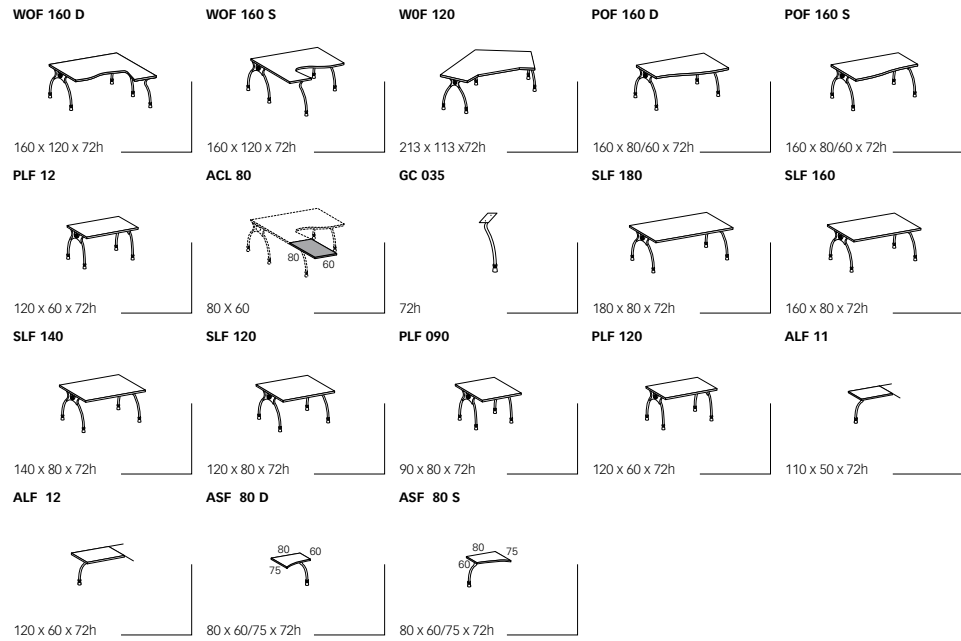

Scrivanie  
Desks

Moduli  
Details

Cassettiere  
Drawer units

Libreria  
Bookcases

Moduli  
Details

RLF 20      RLF 25      TLF 75

185 x 100 x 72h

250 x 100 x 72h

Ø120 x 72h

Tavoli riunioni  
Drawer units

Angoli,  
raccordi  
terminali  
e mensole  
Corners, linking  
and end tops  
and shelves

ANL 09

80 x 80

ANL 07

80 x 80

TEL 64

166 x 80 x 72h

TSL 164

164 x 50 x 72h

WDL 11 T

110 x 50h

SHL 40

45 x 50h

WDL 15 V VE  
WDL 15 V BL