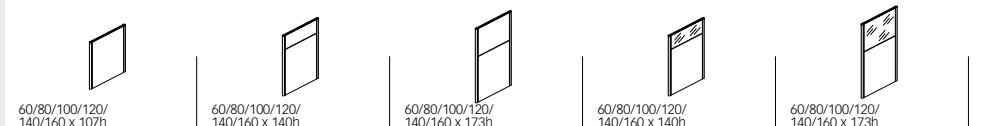

SLG 0306-08-10-12-14-16   **SLG 0606-08-10-12-14-16**   **SPG 0306-08-10-12-14-16**   **SPG 0606-08-10-12-14-16**   **PPG 1006-08-10-12-14-16**