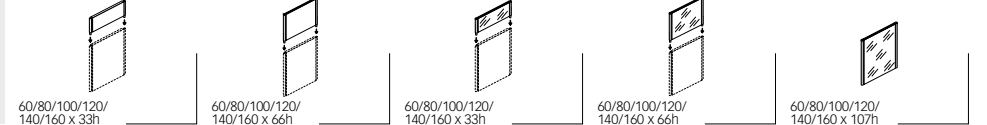

PPG 1406-08-10-12-14-16   **PPG 1706-08-10-12-14-16**   **PNG 1312**   **PNG 1316**   **AFG 001**