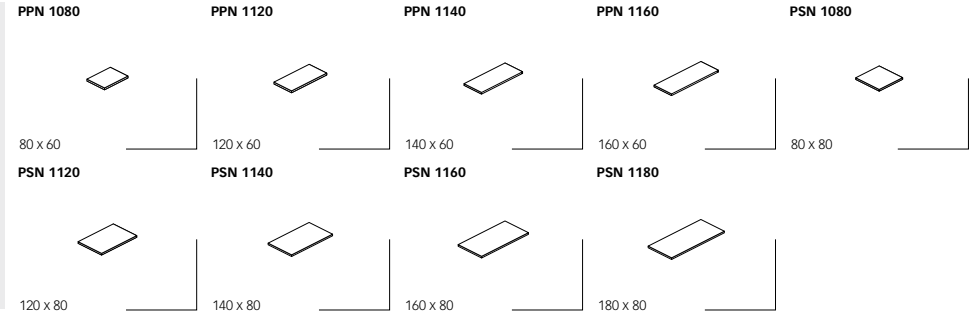

SMN 3108

100 x 80 x 73h

Scrivanie operative con piani sp. 30 mm

Desks with 30 mm thick tops

Moduli
Details

Scrivanie operative con piani sp. 30 mm
Desks with 30 mm thick tops

Postazioni operative sagomate sp. 30 mm
Shaped work stations with 30 mm thick tops

Moduli
Details

Piani sp. 18 mm
18 mm thick desk tops

Piani sp. 30 mm
30 mm thick desk tops

Strutture metalliche
Metal frames

Moduli
Details

Cassettiere e
mobili di servizio
Pedestals
and extension
cabinets