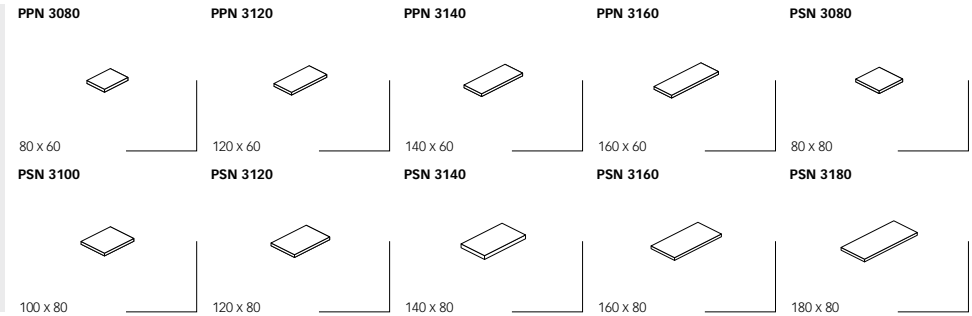

SMN 3108

100 x 80 x 73h

Scrivanie operative con piani sp. 30 mm

Desks with 30 mm thick tops

Moduli
Details

Scrivanie operative con piani sp. 30 mm
Desks with 30 mm thick tops

Postazioni operative sagomate sp. 30 mm
Shaped work stations with 30 mm thick tops

Moduli
Details

Piani sp. 18 mm
18 mm thick desk tops

Piani sp. 30 mm
30 mm thick desk tops

Strutture metalliche
Metal frames

Moduli
Details

Cassettiere e
mobili di servizio
Pedestals
and extension
cabinets