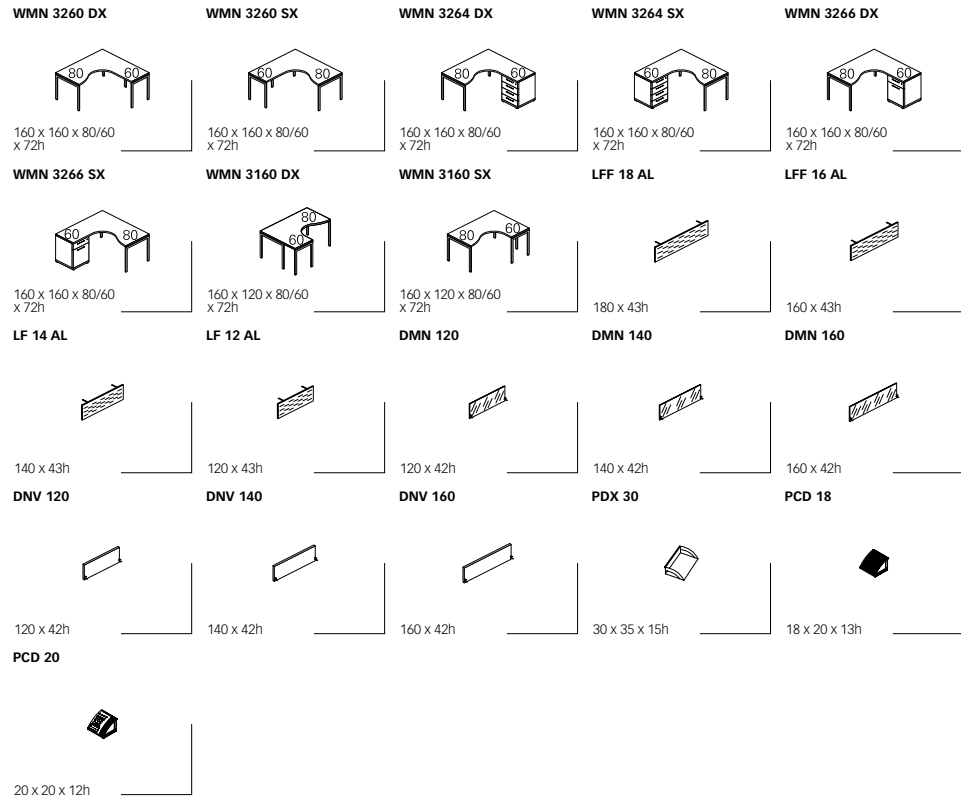

SMN 3108

100 x 80 x 73h

Scrivanie operative con piani sp. 30 mm

Desks with 30 mm thick tops

Moduli
Details

Scrivanie operative con piani sp. 30 mm
Desks with 30 mm thick tops

Postazioni operative sagomate sp. 30 mm
Shaped work stations with 30 mm thick tops

Moduli
Details

Piani sp. 18 mm
18 mm thick desk tops

Piani sp. 30 mm
30 mm thick desk tops

Strutture metalliche
Metal frames

Moduli
Details

Cassettiere e
mobili di servizio
Pedestals
and extension
cabinets