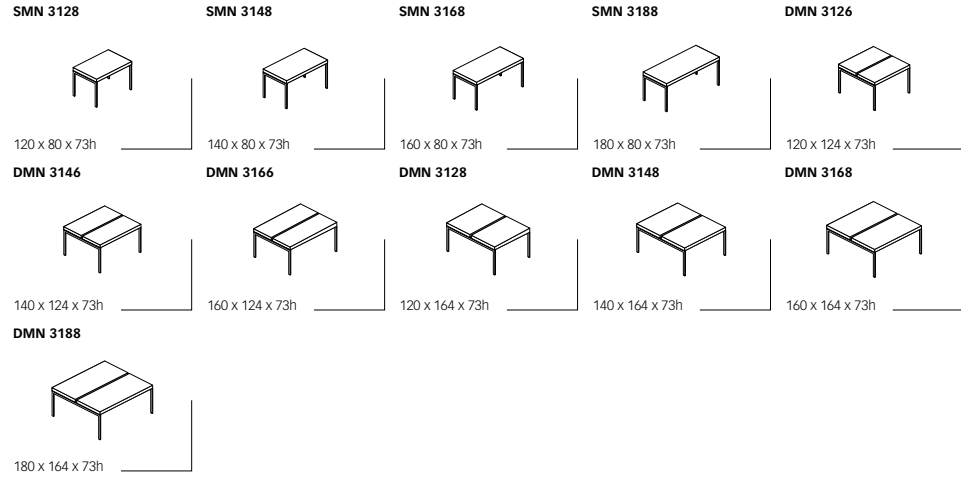

SMN 3108

100 x 80 x 73h

Scrivanie operative con piani sp. 30 mm

Desks with 30 mm thick tops

Moduli
Details

Scrivanie operative con piani sp. 30 mm
Desks with 30 mm thick tops

Postazioni operative sagomate sp. 30 mm
Shaped work stations with 30 mm thick tops

Moduli
Details

Piani sp. 18 mm
18 mm thick desk tops

Piani sp. 30 mm
30 mm thick desk tops

Strutture metalliche
Metal frames

Moduli
Details

Cassettiere e
mobili di servizio
Pedestals
and extension
cabinets