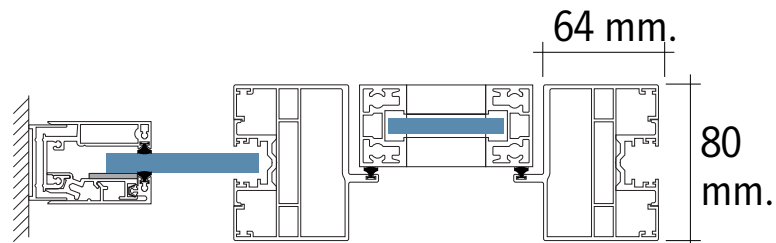

Dimensioni Dwel
Dwel dimensions
Dimensions des Dwel

Parete monovetro dwel
Dwel glass wall

Porta battente legno / vetro intelaiato
su parete dwel
Hinged door in wood / framed glass
on dwel wall

Styloffice
we design your space

Dimensioni Dwel
Dwel dimensions
Dimensions des Dwel

**Porta battente vetro
su parete dwel**
*Hinged glass door
on dwel wall*

**Porta battente legno / vetro intelaiato
con sopra luce su parete dwel**
*Hinged door in wood / framed glass
with fanlight on dwel wall*

Dimensioni Dwel
Dwel dimensions
Dimensions des Dwel

Porta scorrevole su parete dwel
Sliding door on dwel wall