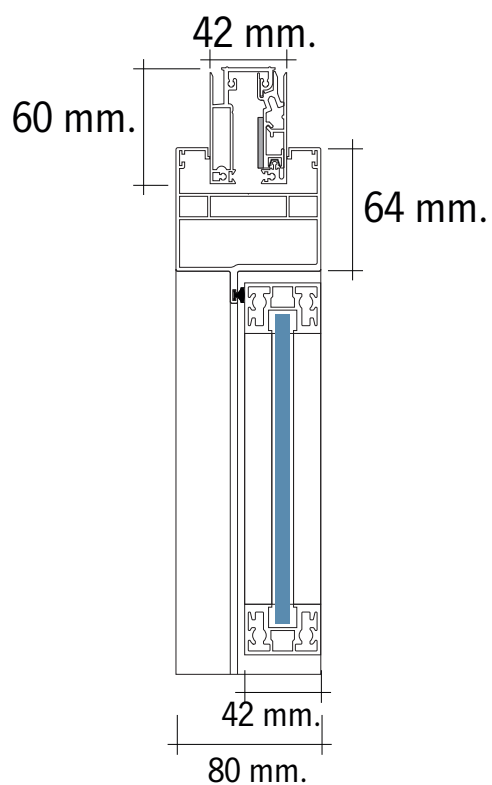

Dimensioni Dwel
Dwel dimensions
Dimensions des Dwel

Parete monovetro dwel
Dwel glass wall

Porta battente legno / vetro intelaiato
su parete dwel
Hinged door in wood / framed glass
on dwel wall

Styloffice
we design your space

Dimensioni Dwel
Dwel dimensions
Dimensions des Dwel

**Porta battente vetro
su parete dwel**
*Hinged glass door
on dwel wall*

**Porta battente legno / vetro intelaiato
con sopra luce su parete dwel**
*Hinged door in wood / framed glass
with fanlight on dwel wall*

Dimensioni Dwel
Dwel dimensions
Dimensions des Dwel

Porta scorrevole su parete dwel
Sliding door on dwel wall