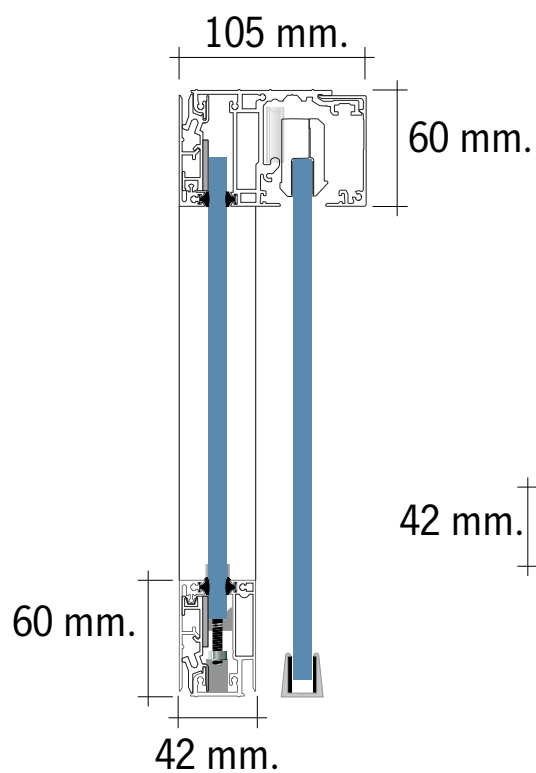

Dimensioni Dwel
Dwel dimensions
Dimensions des Dwel

Parete monovetro dwel
Dwel glass wall

Porta battente legno / vetro intelaiato
su parete dwel
Hinged door in wood / framed glass
on dwel wall

Styloffice
we design your space

Dimensioni Dwel
Dwel dimensions
Dimensions des Dwel

**Porta battente vetro
su parete dwel**
*Hinged glass door
on dwel wall*

**Porta battente legno / vetro intelaiato
con sopra luce su parete dwel**
*Hinged door in wood / framed glass
with fanlight on dwel wall*

Dimensioni Dwel
Dwel dimensions
Dimensions des Dwel

Porta scorrevole su parete dwel
Sliding door on dwel wall