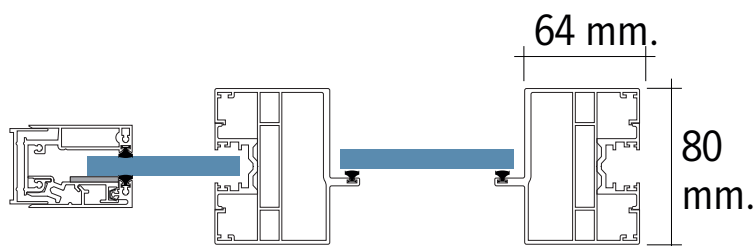

Dimensioni Dwel
Dwel dimensions
Dimensions des Dwel

Parete monovetro dwel
Dwel glass wall

Porta battente legno / vetro intelaiato
su parete dwel
Hinged door in wood / framed glass
on dwel wall

Styloffice
we design your space

Dimensioni Dwel
Dwel dimensions
Dimensions des Dwel

**Porta battente vetro
su parete dwel**
*Hinged glass door
on dwel wall*

**Porta battente legno / vetro intelaiato
con sopra luce su parete dwel**
*Hinged door in wood / framed glass
with fanlight on dwel wall*

Dimensioni Dwel
Dwel dimensions
Dimensions des Dwel

Porta scorrevole su parete dwel
Sliding door on dwel wall