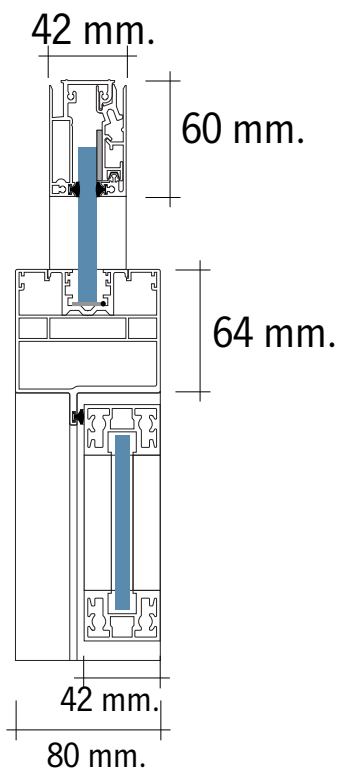

Dimensioni Dwel
Dwel dimensions
Dimensions des Dwel

Parete monovetro dwel
Dwel glass wall

Porta battente legno / vetro intelaiato
su parete dwel
Hinged door in wood / framed glass
on dwel wall

Styloffice
we design your space

Dimensioni Dwel
Dwel dimensions
Dimensions des Dwel

**Porta battente vetro
su parete dwel**
*Hinged glass door
on dwel wall*

**Porta battente legno / vetro intelaiato
con sopra luce su parete dwel**
*Hinged door in wood / framed glass
with fanlight on dwel wall*

Dimensioni Dwel
Dwel dimensions
Dimensions des Dwel

Porta scorrevole su parete dwel
Sliding door on dwel wall