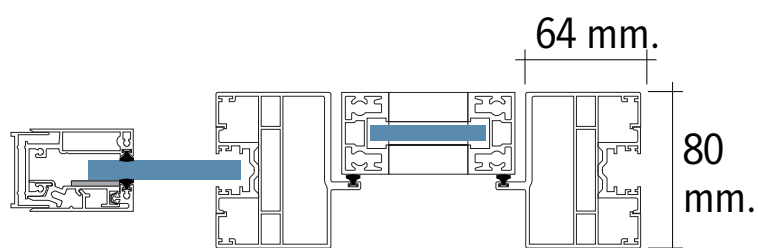

Dimensioni Dwel
Dwel dimensions
Dimensions des Dwel

Parete monovetro dwel
Dwel glass wall

Porta battente legno / vetro intelaiato
su parete dwel
Hinged door in wood / framed glass
on dwel wall

Styloffice
we design your space

Dimensioni Dwel
Dwel dimensions
Dimensions des Dwel

**Porta battente vetro
su parete dwel**
*Hinged glass door
on dwel wall*

**Porta battente legno / vetro intelaiato
con sopra luce su parete dwel**
*Hinged door in wood / framed glass
with fanlight on dwel wall*

Dimensioni Dwel
Dwel dimensions
Dimensions des Dwel

Porta scorrevole su parete dwel
Sliding door on dwel wall