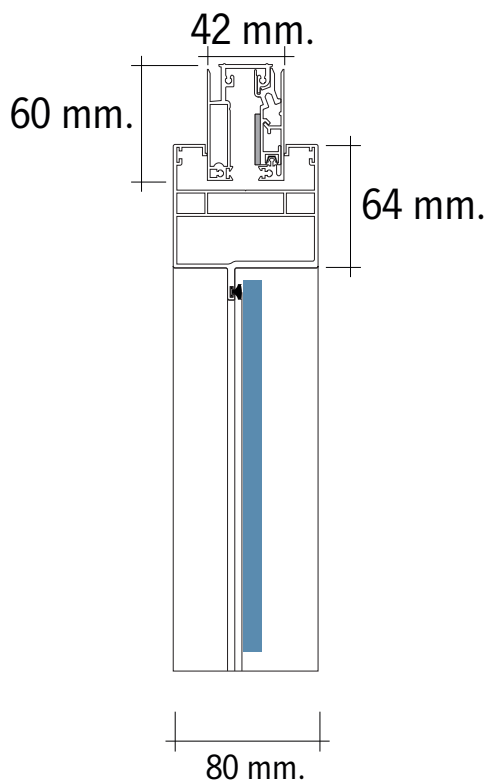

Dimensioni Dwel
Dwel dimensions
Dimensions des Dwel

Parete monovetro dwel
Dwel glass wall

Porta battente legno / vetro intelaiato
su parete dwel
Hinged door in wood / framed glass
on dwel wall

Styloffice
we design your space

Dimensioni Dwel
Dwel dimensions
Dimensions des Dwel

**Porta battente vetro
su parete dwel**
*Hinged glass door
on dwel wall*

**Porta battente legno / vetro intelaiato
con sopra luce su parete dwel**
*Hinged door in wood / framed glass
with fanlight on dwel wall*

Dimensioni Dwel
Dwel dimensions
Dimensions des Dwel

Porta scorrevole su parete dwel
Sliding door on dwel wall