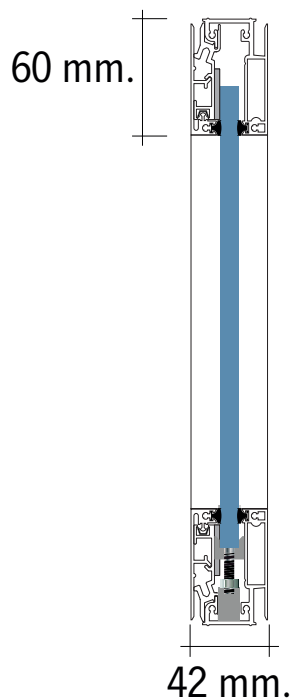

Dimensioni Dwel
Dwel dimensions
Dimensions des Dwel

Parete monovetro dwel
Dwel glass wall

Porta battente legno / vetro intelaiato
su parete dwel
Hinged door in wood / framed glass
on dwel wall

Styloffice
we design your space

Dimensioni Dwel
Dwel dimensions
Dimensions des Dwel

**Porta battente vetro
su parete dwel**
*Hinged glass door
on dwel wall*

**Porta battente legno / vetro intelaiato
con sopra luce su parete dwel**
*Hinged door in wood / framed glass
with fanlight on dwel wall*

Dimensioni Dwel
Dwel dimensions
Dimensions des Dwel

Porta scorrevole su parete dwel
Sliding door on dwel wall