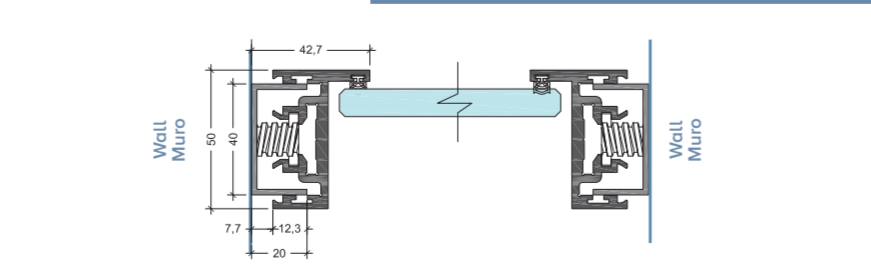

The system also includes a new minimal profile that is almost invisible and has little impact for assembling solid or glass doors on the wall compartments.

Il sistema prevede anche un nuovo profilo "minimal" quasi invisibile e poco impattante per montare porte in legno o cristallo su vani in muratura.

Dwel-35

Dwel-45

Compared sections _ Profili disponibili

L50 Door _ Telaio porta L50

L80 Door _ Telaio porta L80

L50 Wall Door _ Telaio porta L50 - Muratura

L80 Wall Door _ Telaio porta L80 - Muratura

OfficeWall
Design