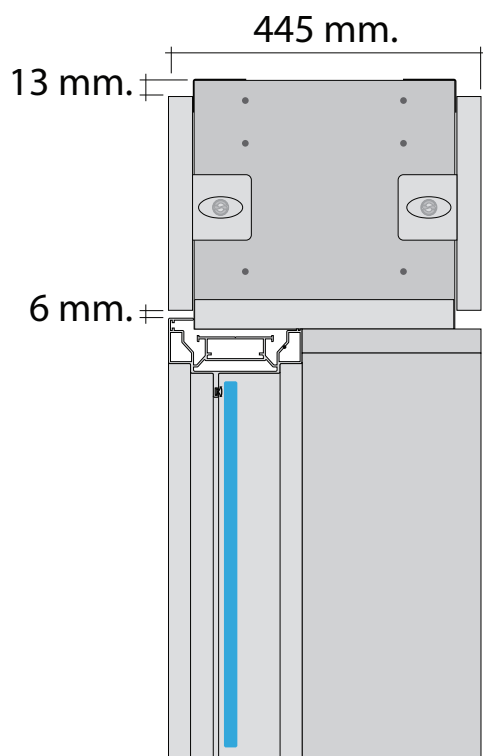

Dimensioni Vault
Vault dimensions
Dimensions des Vault

**Parete attrezzata Vault
con anta legno**

*Vault wall unit
with wooden door*

**Parete attrezzata Vault
con anta vetro intelaiata**

*Vault wall unit
with framed glass door*

Stylooffice
we design your space

Dimensioni Vault
Vault dimensions
Dimensions des Vault

**Parete attrezzata Vault
con porta vetro battente**

*Vault wall unit
with hinged glass door*

Stylooffice
we design your space