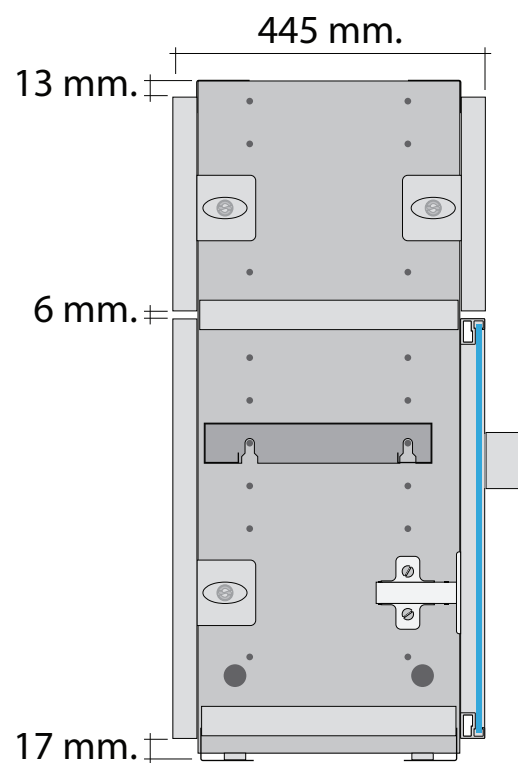

Dimensioni Vault
Vault dimensions
Dimensions des Vault

**Parete attrezzata Vault
con anta legno**

*Vault wall unit
with wooden door*

**Parete attrezzata Vault
con anta vetro intelaiata**

*Vault wall unit
with framed glass door*

Stylooffice
we design your space

Dimensioni Vault
Vault dimensions
Dimensions des Vault

**Parete attrezzata Vault
con porta vetro battente**

*Vault wall unit
with hinged glass door*

Stylooffice
we design your space