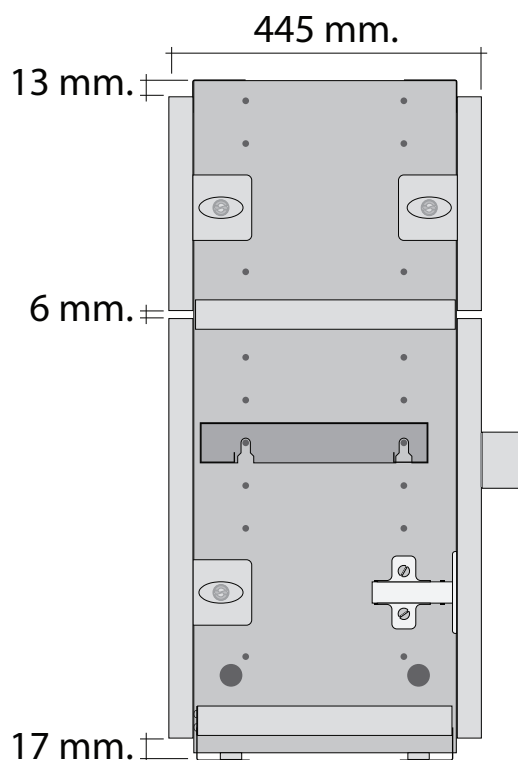

Dimensioni Vault
Vault dimensions
Dimensions des Vault

**Parete attrezzata Vault
con anta legno**

*Vault wall unit
with wooden door*

**Parete attrezzata Vault
con anta vetro intelaiata**

*Vault wall unit
with framed glass door*

Stylooffice
we design your space

Dimensioni Vault
Vault dimensions
Dimensions des Vault

**Parete attrezzata Vault
con porta vetro battente**

*Vault wall unit
with hinged glass door*

Stylooffice
we design your space